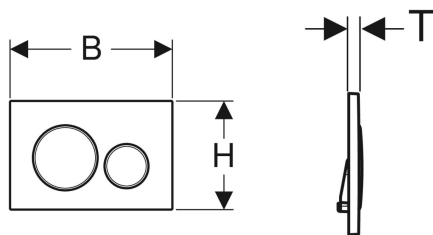

Geberit Sigma20 flush plate for dual flush

Example image

Application purposes

- For flush actuation with Sigma concealed cisterns

Characteristics

- Front actuation

Scope of delivery

- Mounting frame
- 2 distance bolts

- Sound-absorbing actuator rods, tool-free fast adjustment

Technical data

Actuation force | < 20 N

- 2 actuator rods

Art. no.	Colour / surface	Material designation	B	H	T
115.882.KH.1	Plate and buttons: gloss chrome-plated Design rings: matt chrome-plated	Plastic	24.6 cm	16.4 cm	1.2 cm
115.882.KJ.1	Plate and buttons: white Design rings: gloss chrome-plated	Plastic	24.6 cm	16.4 cm	1.2 cm
115.882.KK.1	Plate and buttons: white Design rings: gold-plated	Plastic	24.6 cm	16.4 cm	1.2 cm
115.882.KM.1	Plate and buttons: black Design rings: gloss chrome-plated	Plastic	24.6 cm	16.4 cm	1.2 cm
115.882.SN.1	Plate and buttons: brushed, easy-to-clean coated Design rings: polished	Stainless steel	24.6 cm	16.4 cm	1.2 cm
115.882.JQ.1	Plate and buttons: matt chrome-coated, easy-to-clean coated Design rings: gloss chrome-plated	Plastic	24.6 cm	16.4 cm	1.2 cm
115.882.JT.1	Plate and buttons: white matt coated, easy-to-clean coated Design rings: gloss chrome-plated	Plastic	24.6 cm	16.4 cm	1.2 cm
115.882.14.1	Plate and button: black matt coated, easy-to-clean coated Design rings: gloss chrome-plated	Plastic	24.6 cm	16.4 cm	1.2 cm
115.882.11.1	Plate and buttons: white Design rings: matt white	Plastic	24.6 cm	16.4 cm	1.2 cm
115.882.01.1	Plate and buttons: white matt coated, easy-to-clean coated Design rings: white	Plastic	24.6 cm	16.4 cm	1.2 cm
115.882.DW.1	Plate and buttons: black Design rings: matt black	Plastic	24.6 cm	16.4 cm	1.2 cm
115.882.16.1	Plate and button: black matt coated, easy-to-clean coated Design rings: black	Plastic	24.6 cm	16.4 cm	1.2 cm